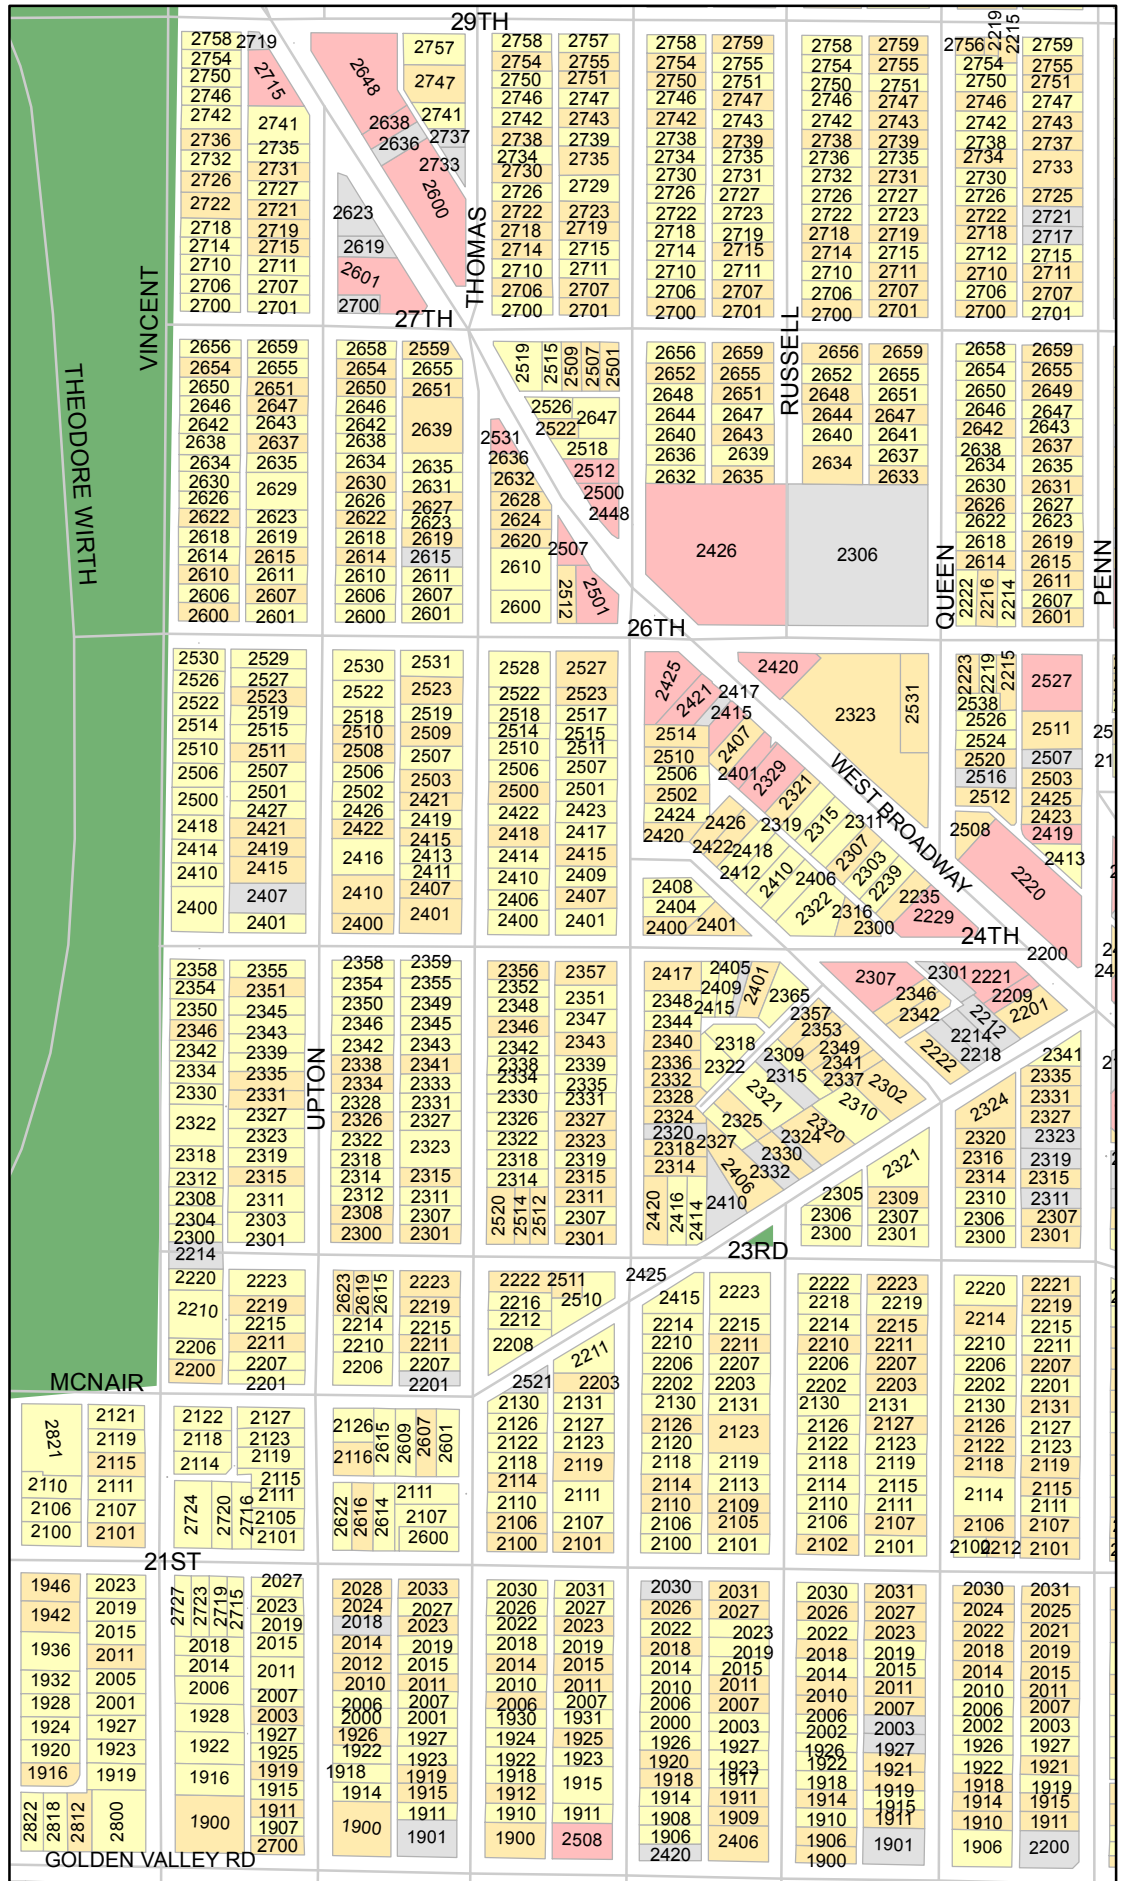

Upper Willard Homewood/Hay Org. Homestead & Non-Homestead Residential Properties, 2010

Legend

-  Streets
-  Parks
- Land Use**
-  Commercial
-  Homestead
-  Non-Homestead
-  Vacant